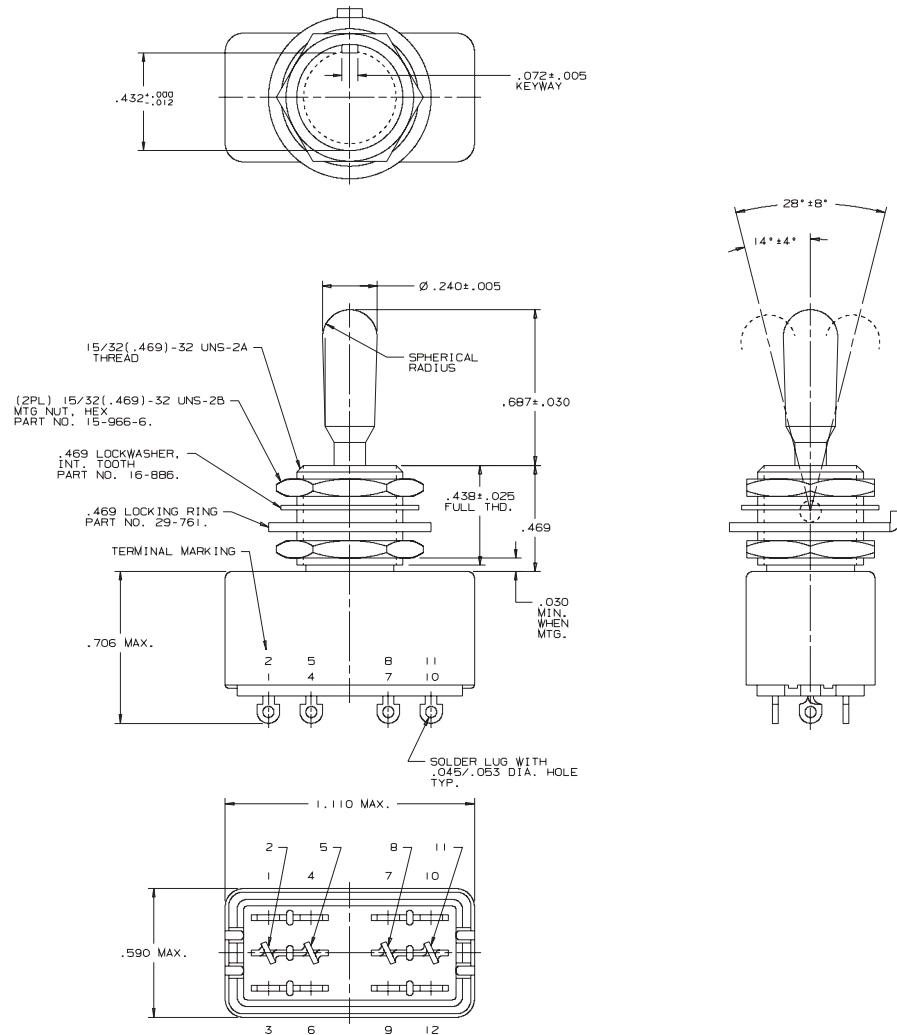

SWITCH CATALOG

Series - 8854

MINIATURE POSITIVE ACTION SWITCHES 4-Pole Miniature Positive Action Switch Series

FEATURES	SPECIFICATIONS	CURRENT RATINGS								
		No. of Poles	Catalog Number	Type of Operation	28VDC (Amperes per pole)		115VAC 60Hz and 400Hz (Amperes per pole)			
					Resistive Load 28VDC	Inductive Load 28VDC	Resistive Load		Inductive Load	
60Hz	400Hz	60Hz	400Hz							
<ul style="list-style-type: none"> Made to MIL-DTL-8834 Requirements Sealed bushing Current rating versatility 4 pole circuitry (Maintained & Momentary variations) Non-teasible mechanism for all but center "on" position Dry circuit (logic loads loads) to power switching levels Wiping action contacts Positive make and break action 11/16" Lever Length & 15/32" bushing dia. Solder-lug terminals 	<ul style="list-style-type: none"> Bushing seal per MIL-DTL-8834 Meets 0.5" Head of Water Temperature Range: -22°F to +149°F -30°C to +65°C Electrical Life: 20,000 Operations at rated load Mechanical Life: 40,000 Operations 	4	8854	Maintained and Momentary	5	1	2	3	1	2

Minimum Rating: 25 microamperes at 5 millivolts.

SELECTION TABLE

CIRCUIT WITH LEVER IN . . .			
Up Position	Center Position	Down Position (Keyway)	Catalog Number ②
			
FOUR POLE			
ON	OFF	ON	8854K1
ON	NONE	OFF	K7
ON	NONE	ON	K4
ON	OFF	NONE	K5
ON *	OFF	ON *	K2
NONE	OFF	ON *	K6
ON	OFF	ON *	K3
NONE	ON	ON *	K8 ①
ON	ON	ON	K9 ①
ON	ON	ON *	K10 ①
ON *	ON	ON *	K11 ①

*** Momentary contact.**

① Dielectric per MIL-DTL-8834 except limited to 1250 Volts. Delayed action of the switch toggle lever may cause circuit to close or open before snap action mechanism trips.

② Caution should be exercised during soldering and flux removal. See page A56 for details.

MINIATURE POSITIVE ACTION SWITCHES

Series - 8854

4-Pole Miniature Positive Action Switch Series

MOUNTING DIMENSIONS - FOUR POLE / 8854

Terminal Identification

STANDARD
 0.00 = inches
 [0,0] = mm

Mounting dimensions for reference only.